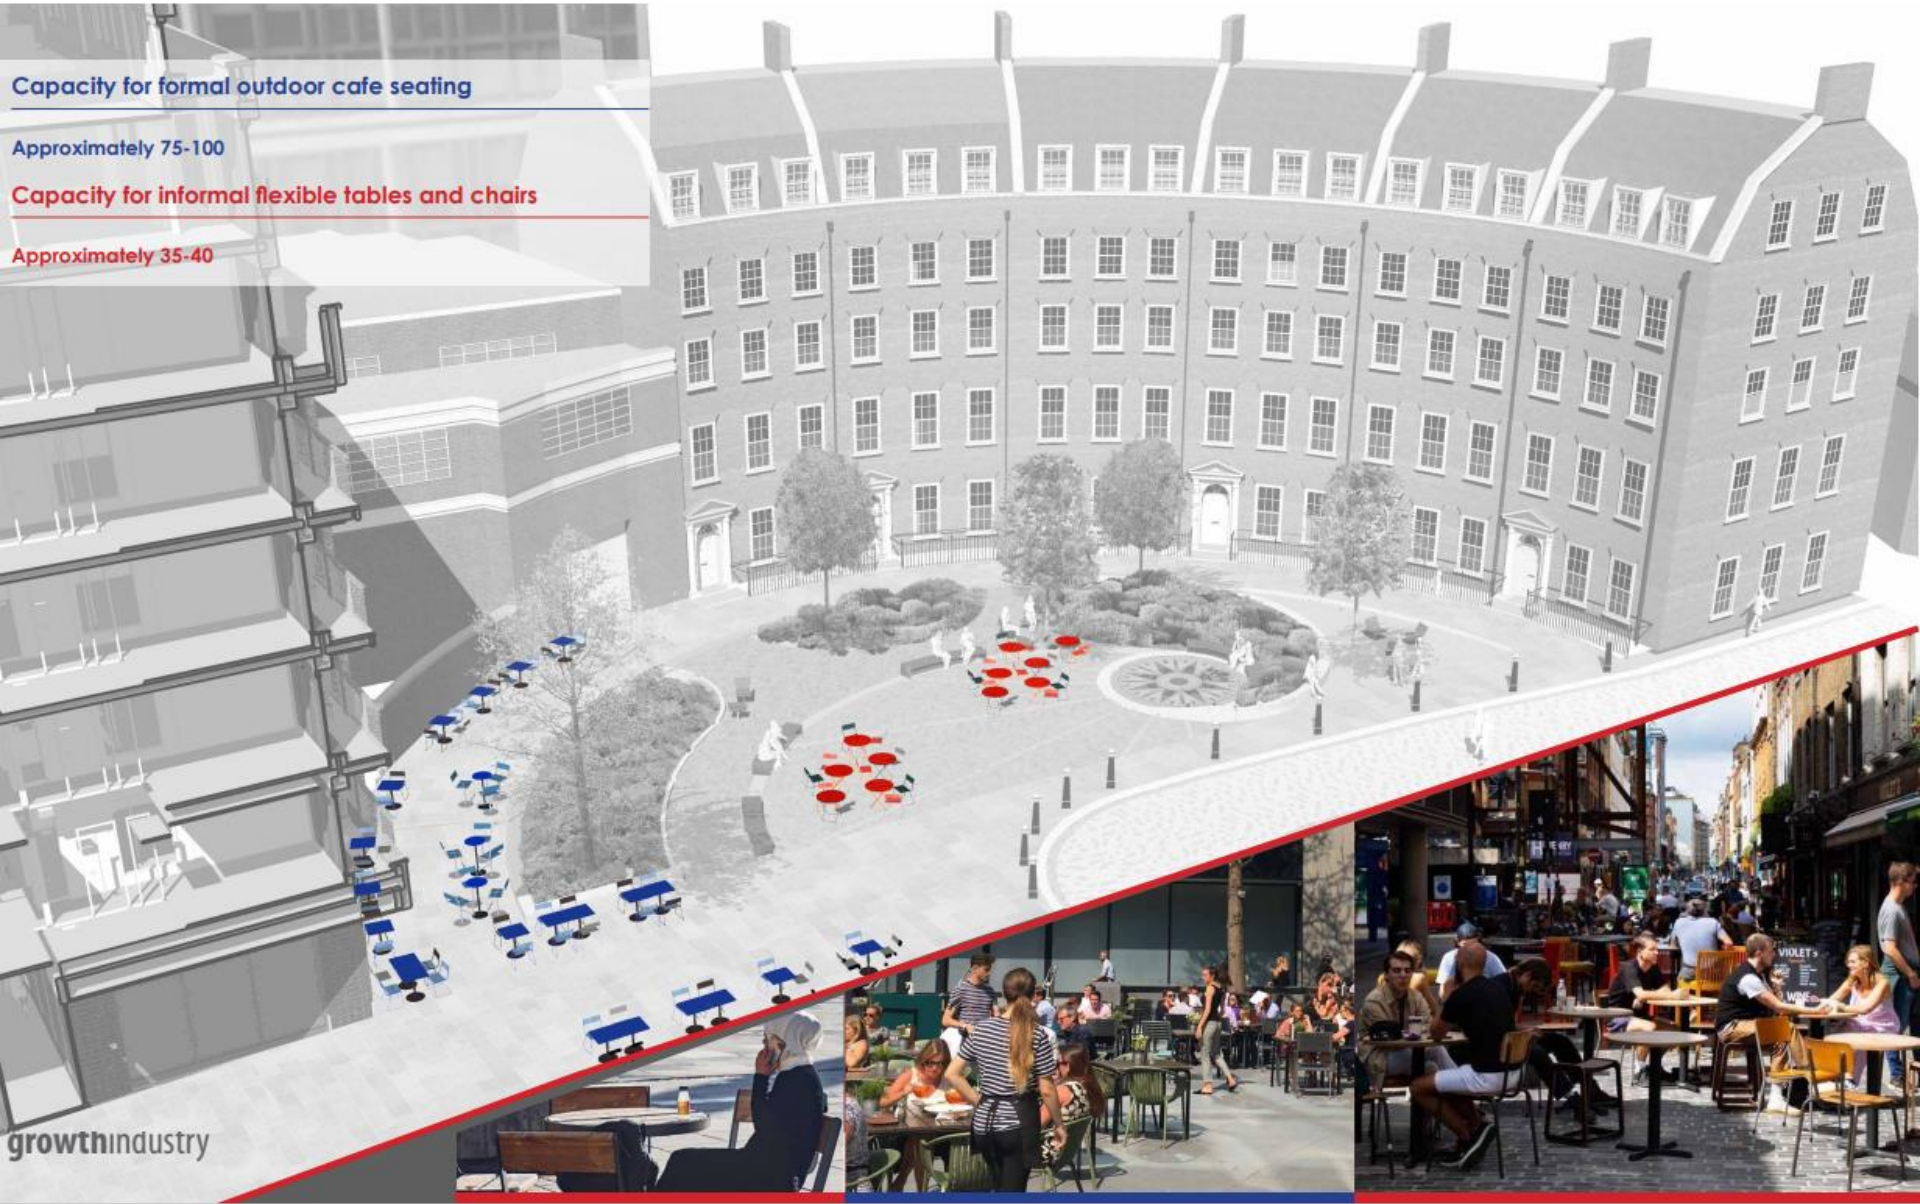

Indicative illustration Tables & chairs opportunities

Capacity for formal outdoor cafe seating

Approximately 75-100

Capacity for informal flexible tables and chairs

Approximately 35-40