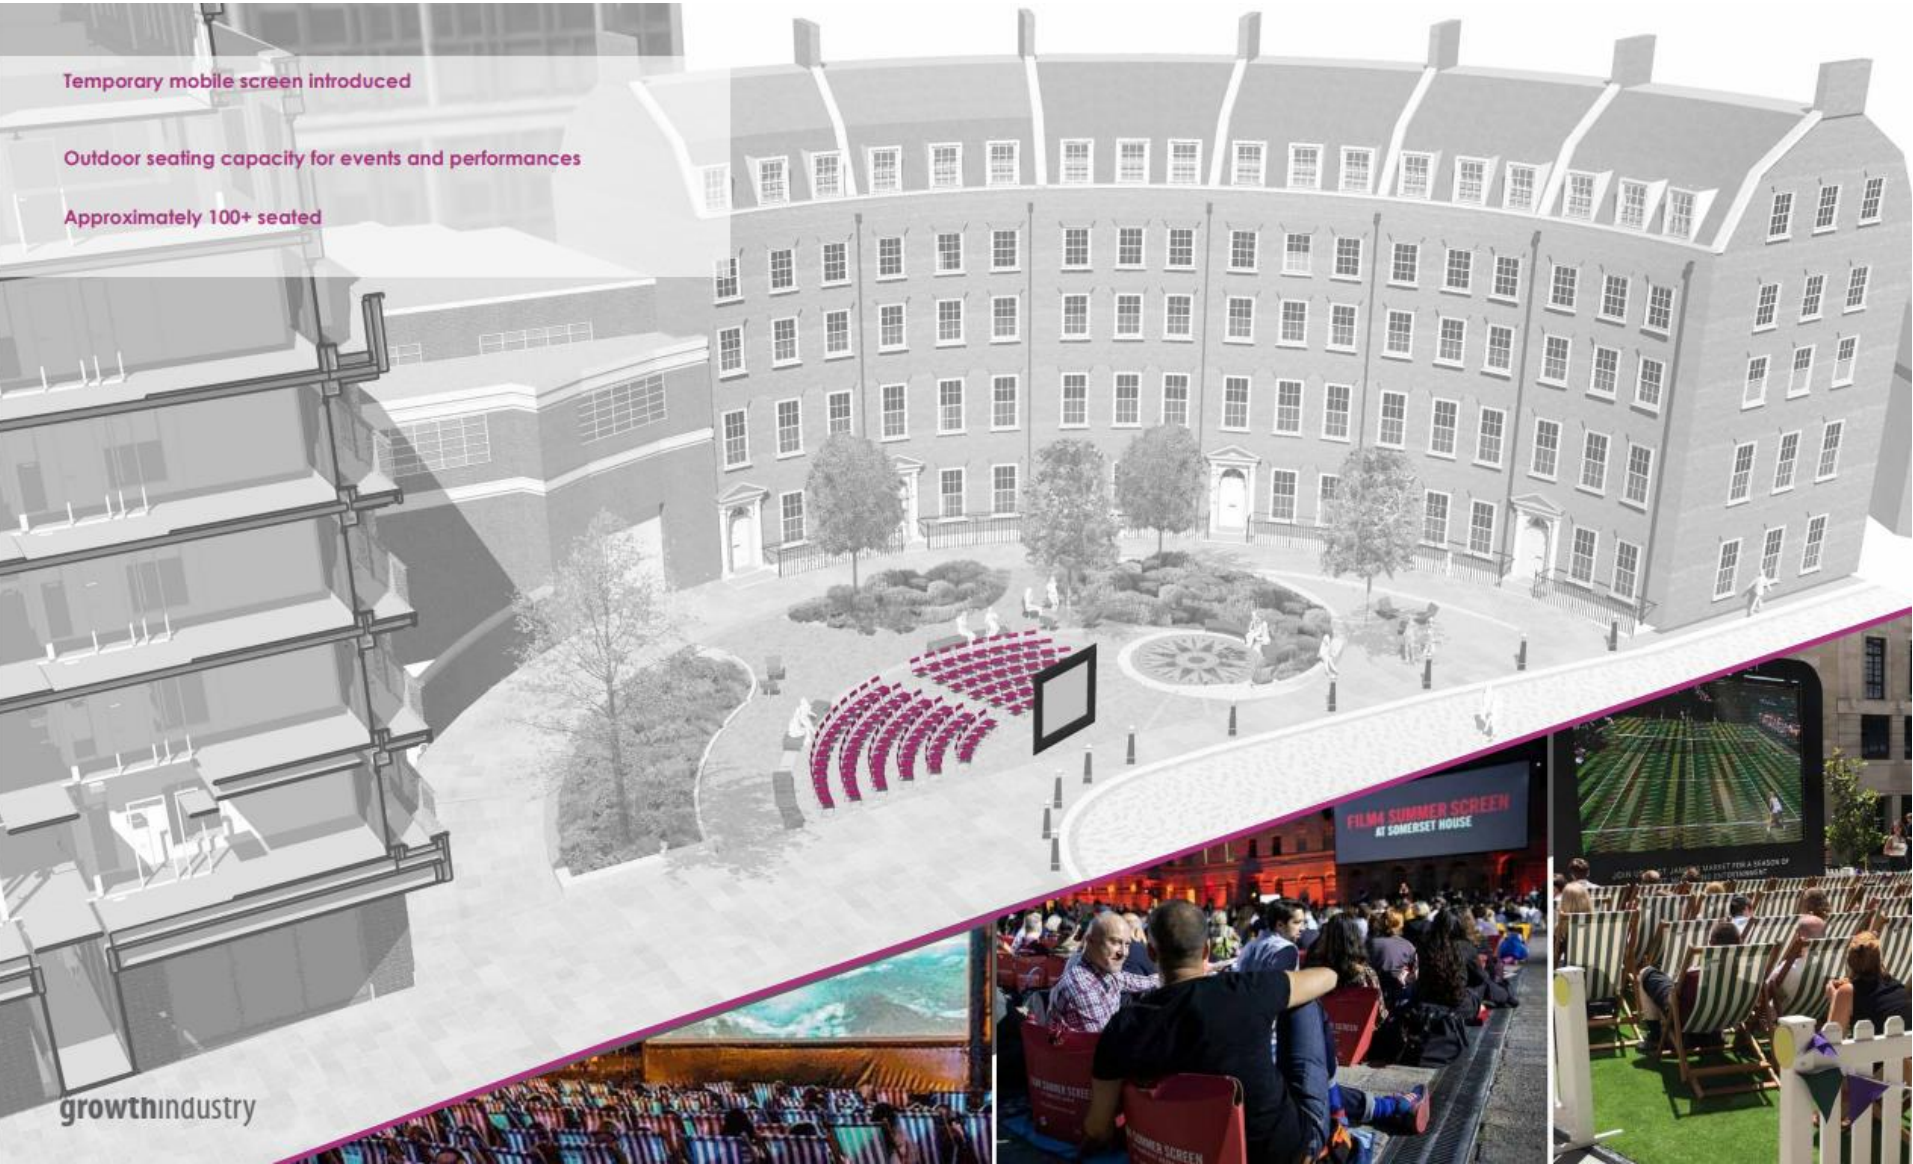

Approximately 100+ seated

Indicative illustration

Opportunities for outdoor events (3)

Compass Stage to provide integrated power supply to service events

Outdoor seating capacity for events and performances

Approximately upto 150 people standing

Indicative illustration Opportunities for public art

Pathways provide setting for temporary artworks and exhibitions

Compass Stage provides a focal point for feature sculpture

Christmas tree as focal point upon Compass Stage